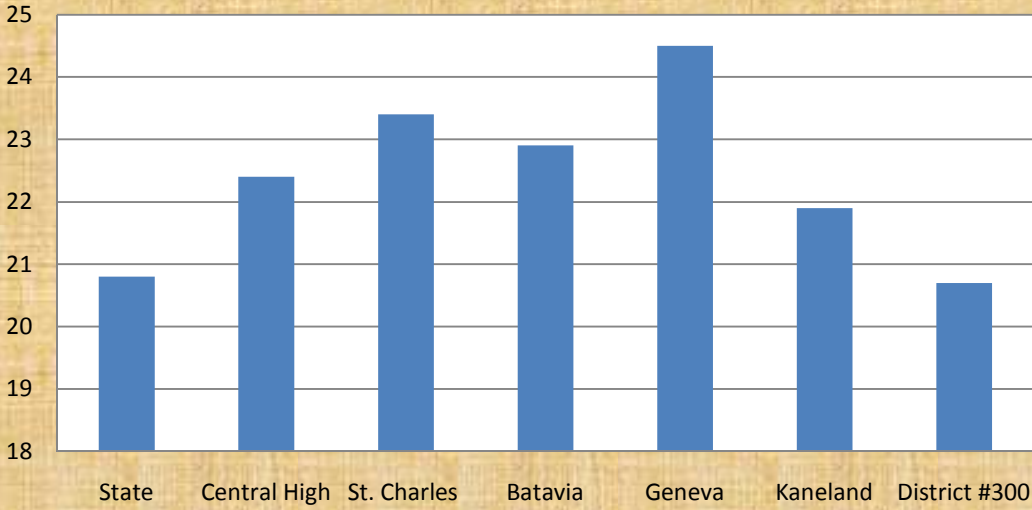

ACT Reading Composite Scores