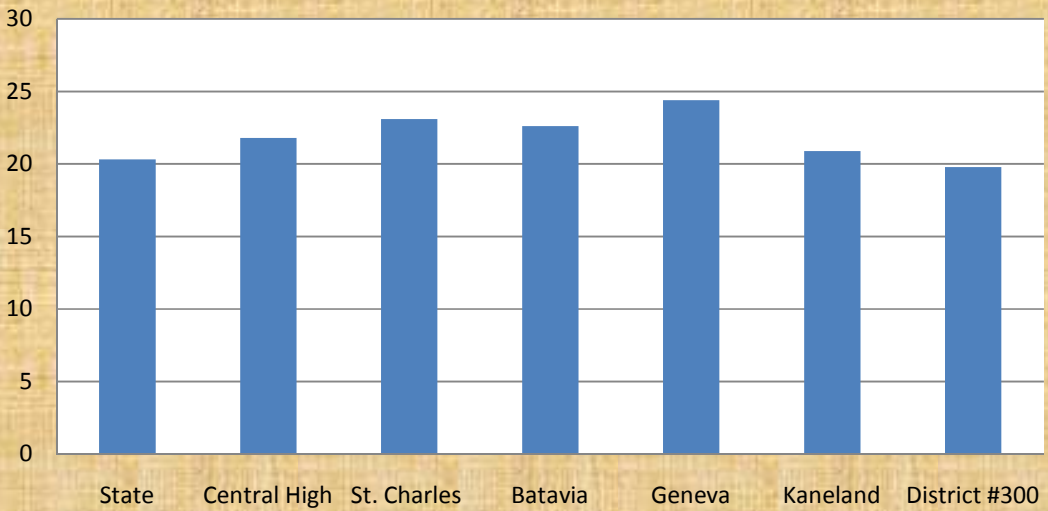

ACT English Composite Scores