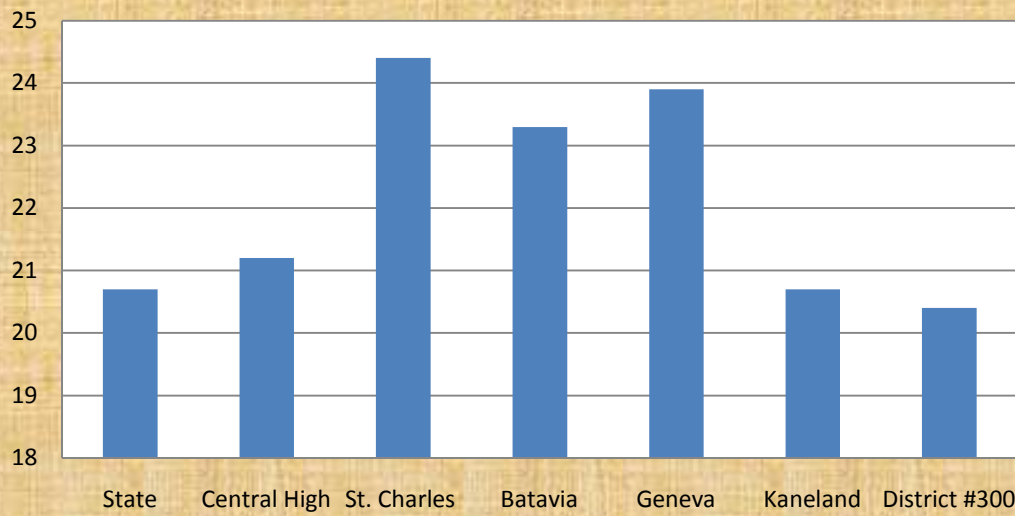

ACT Mathematics Composite Scores