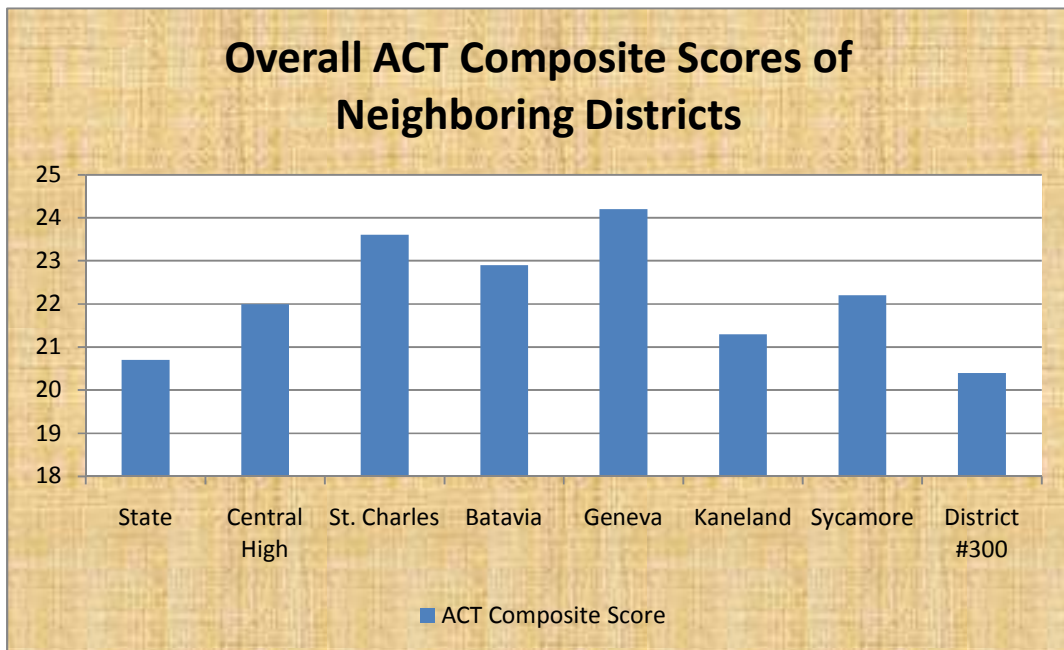

2010 ACT Scores	Composite Score	Composite Reading	Composite Math	Composite English	Composite Science
State	20.7	20.8	20.7	20.3	20.5
Central High	22	22.4	21.2	21.8	21.9
St. Charles	23.6	23.4	24.4	23.1	23
Batavia	22.9	22.9	23.3	22.6	22.5
Geneva	24.2	24.5	23.9	24.4	23.5
Kaneland	21.3	21.9	20.7	20.9	21.2
District #300	20.4	20.7	20.4	19.8	20.2

### ACT Reading Composite Scores